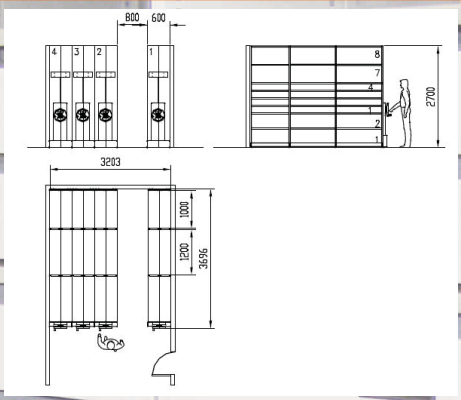

PORTATA MASSIMA PIANO
con carico uniformemente distribuito
Kg **145**

divisione logistica
ILTMAG

PHARMA COMPACT

ILMAG® experts of logistics

80% of the space savings

Creation of customized systems
Shorter research and management
Ease of use

Top quality materials and attention to detail make our products unique in the market

Customized Dimensions:

Height from 1,5 to 5 meters
Depth of the system from 1 to 6 meters
Width of the system (no limit)
Vertical Pitch 25 mm

Double the capacity of the chest

The management of a fast track in drawers can double the capacity of a traditional chest of drawers.

Height	Surface occupied sqm	Capacity running meters		N° of pieces	
		Traditional shelves	P. Compact	Traditional shelves	P. Compact
mm.2500	5,2	48	96	14.112	28.224
mm.3000	5,2	64	120	18.816	35.280
mm.2500	6,4	54	112	15.876	32.928
mm.3000	6,4	72	140	21.168	41.160
mm.2500	9,6	78	176	22.932	51.744
mm.3000	9,6	104	220	30.576	64.680
mm.2500	12,8	102	240	29.988	70.560
mm.3000	12,8	136	300	39.984	88.200